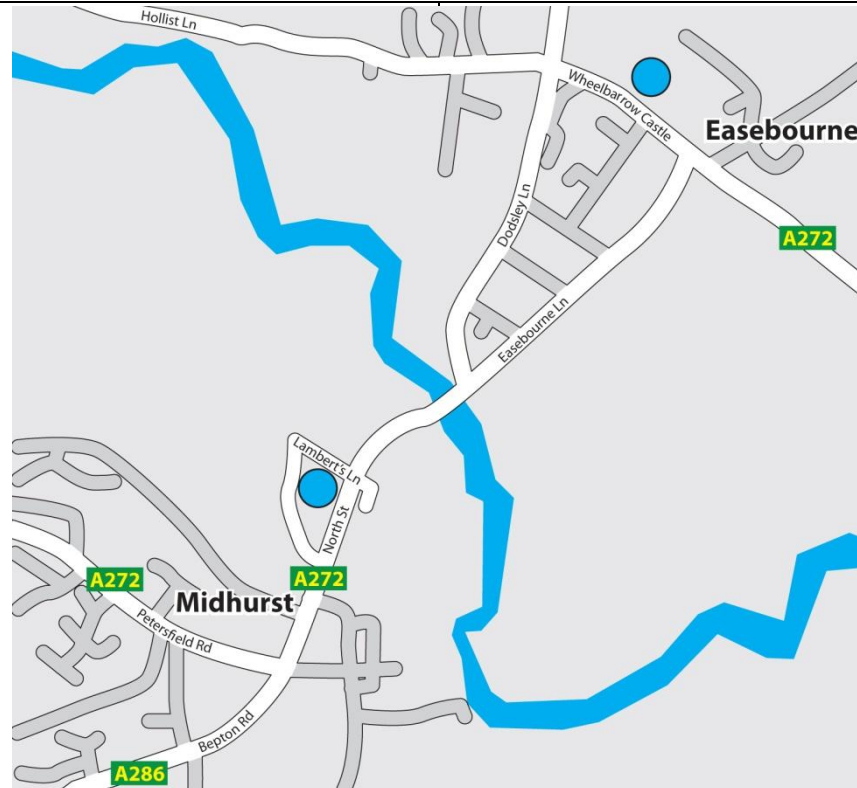

Midhurst Rother College

The best in everyone™

A member of United Learning Trust

Where to find Midhurst Rother College:

Easebourne Site

t 01730 812371

f 01730 815090

Wheelbarrow Castle, Easebourne, Midhurst, West Sussex GU29 9AG

Copyright: Google Maps

Midhurst Site

t 01730 812451

f 01730 813524

Midhurst Site : North Street, Midhurst, West Sussex GU29 9DT

Copyright: Google Maps

www.mrc-academy.org